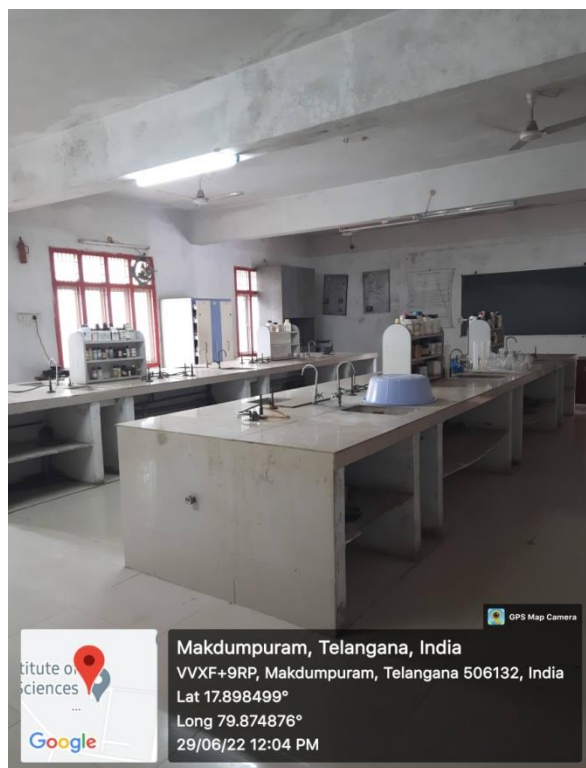

Longitude
79.874937°

Local 02:40:12 PM
GMT 09:10:12 AM

Altitude 154.8 meters
Tuesday, 05-07-2022

SECURITY

Accredited by NAAC with B⁺

VARIOUS LABORATORY FACILITIES

WATER FACILITIES

FIRE RESISTENCE